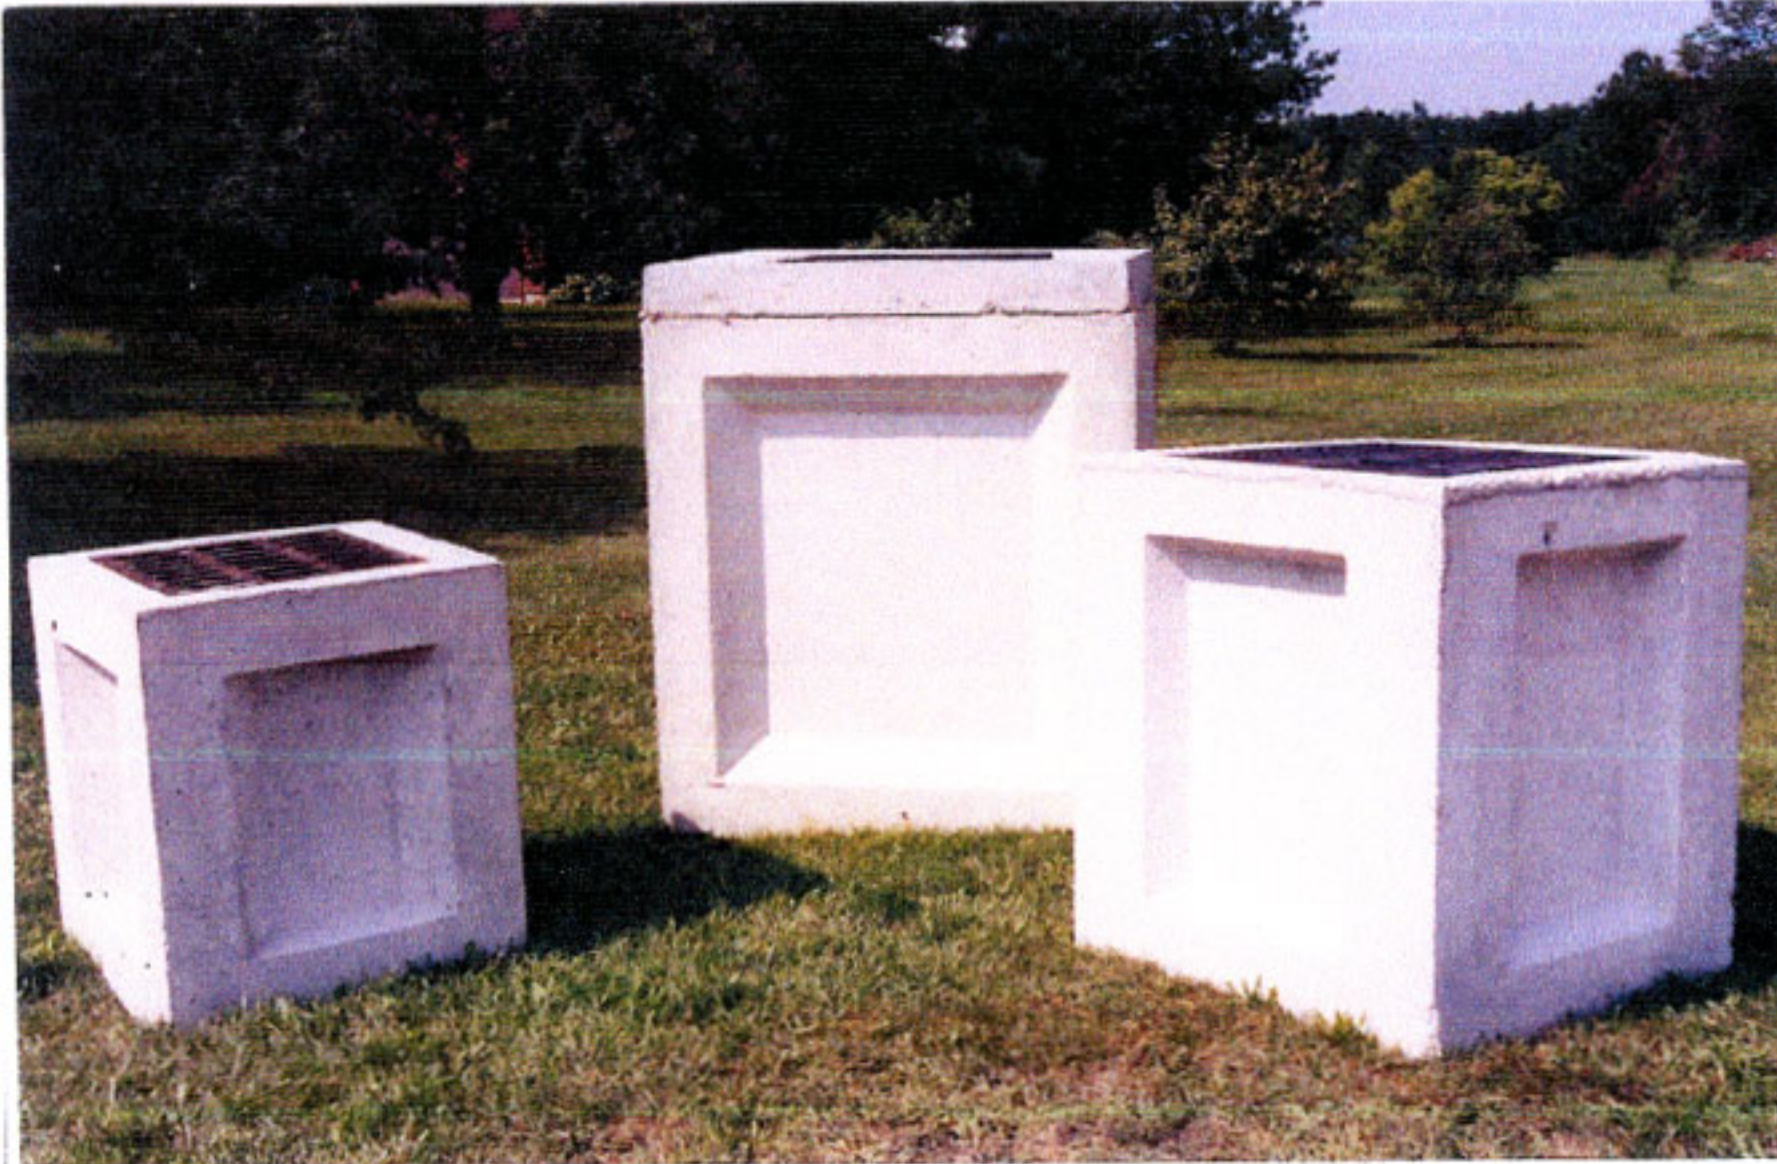

Catch Basins

Carey Precast Concrete

Carey, OH
(800) 852-3987

www.careyprecast.com

18" x 18" Catch Basin

Inside dimensions:
18 x 18 x 30

Flat risers available
by special order

3 x 3 Catch Basins

Inside Dimensions:
36 x 36 x 48

Flat Risers available
by special order

2' x 2' Catch Basin

Inside Dimensions:
24 x 24 x 36

Risers available:
4", 6", 12", 24" Flat
4", 6", 12" Slant

Iron grates available
All prices FOB Carey OH
All prices subject to change without notice